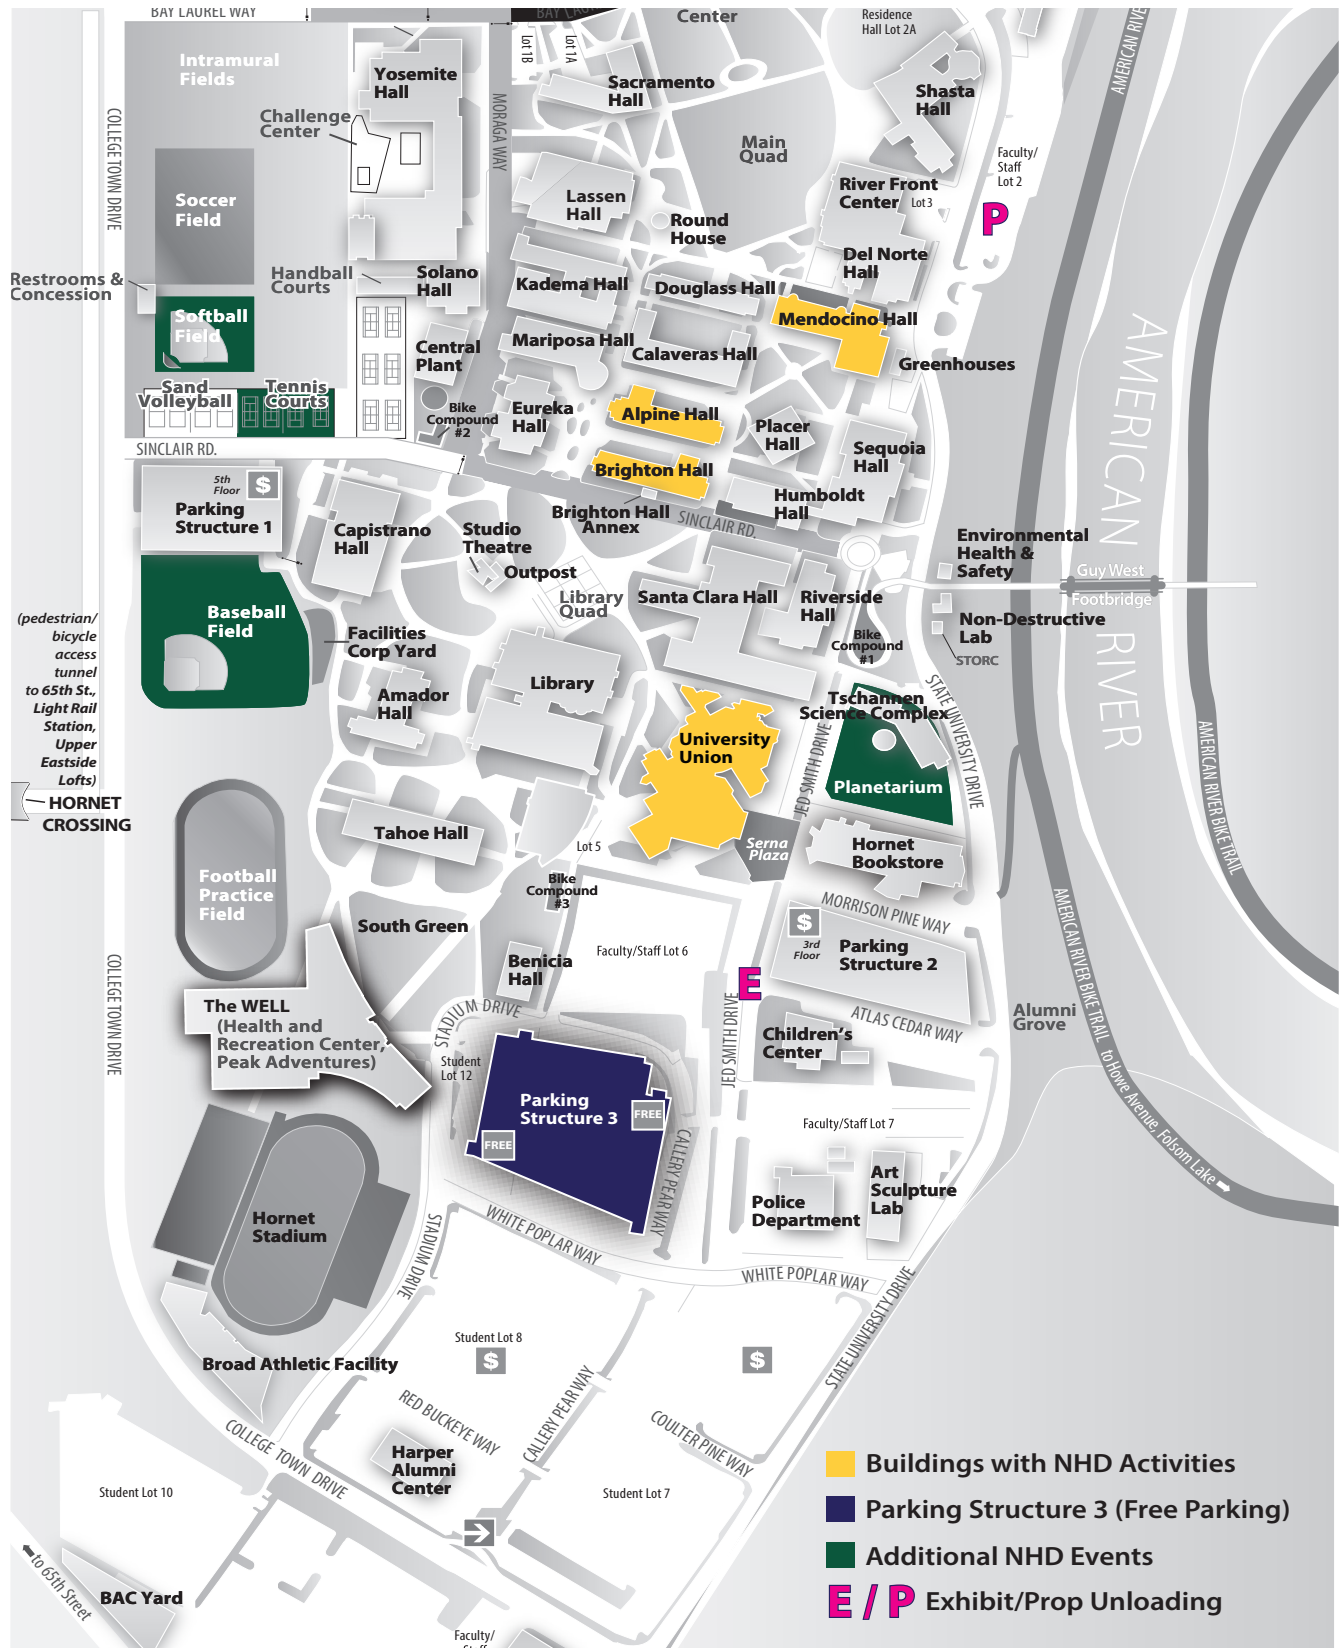

SACRAMENTO STATE CAMPUS MAP

Front of Campus

- Buildings with NHD Activities
- Parking Structure 3 (Free Parking)
- Additional NHD Events
- E / P Exhibit/Prop Unloading

Back of campus - Highway 50