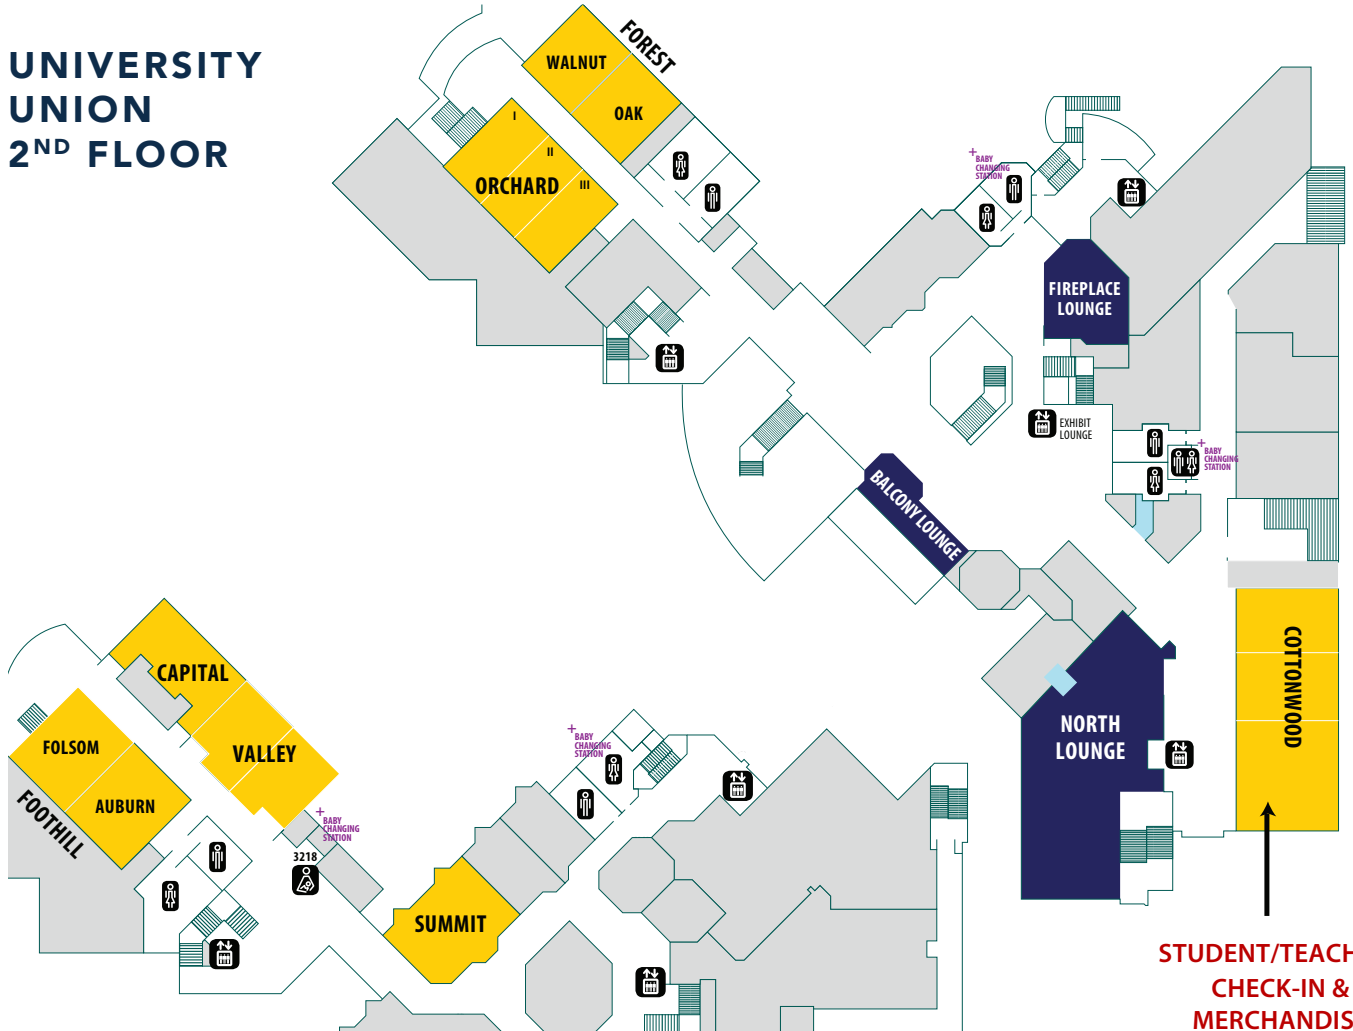

F - Tenders Love and Chicken

G - Ace Sushi

H - Jamba Juice

I - Round Table

J - Engrained Restaurant

**Food Trucks**

May 2nd: Street Philly & Gameday Grill

May 3rd: Smokin' Ewe & Queen Taco

INFORMATION DESK

MOTHER'S ROOM

ALL GENDER

WOMENS RESTROOM

MENS RESTROOM

ATM

ONE CARD MACHINE

ELEVATOR

## UNIVERSITY UNION 2<sup>ND</sup> FLOOR

**STUDENT/TEACHER  
CHECK-IN &  
MERCHANDISE**

## UNIVERSITY UNION 3<sup>RD</sup> FLOOR

- NHD Events
- Open to NHD

LOCATED ON THE FIRST FLOOR  
**INFORMATION DESK**

+ BABY CHANGING STATION

MOTHER'S ROOM

ALL GENDER

WOMEN'S RESTROOM

MEN'S RESTROOM