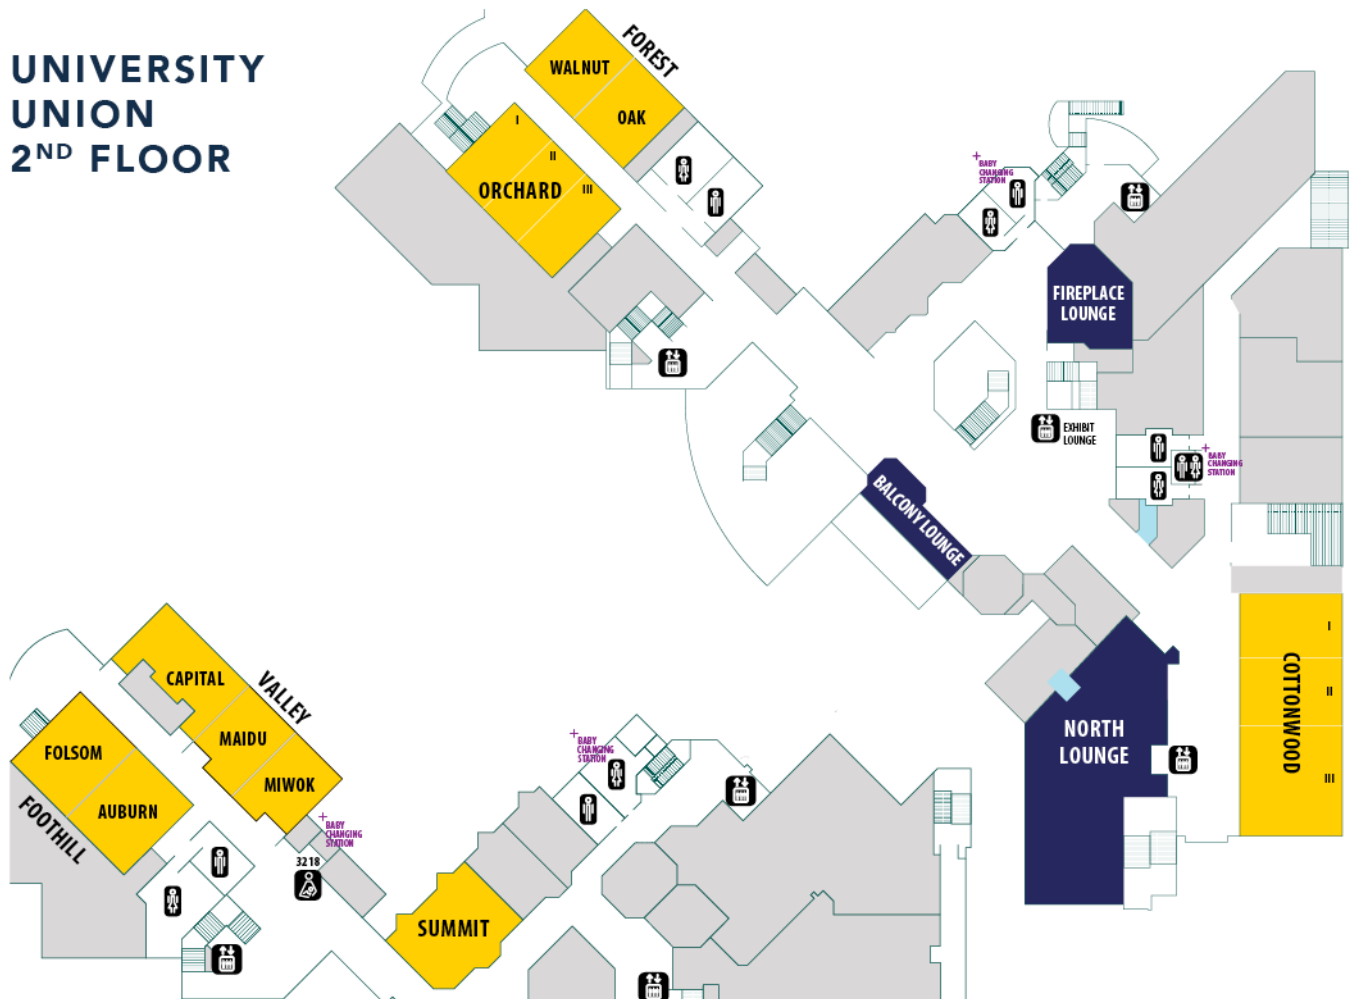

University Union Maps (cont.)

UNIVERSITY UNION 2ND FLOOR

UNIVERSITY UNION 3RD FLOOR

 NHD Events

 Open to NHD-CA

LOCATED ON THE FIRST FLOOR
INFORMATION DESK

+ BABY CHANGING STATION

 MOTHER'S ROOM

 ALL GENDER

 WOMENS RESTROOM

 MENS RESTROOM

 ELEVATOR